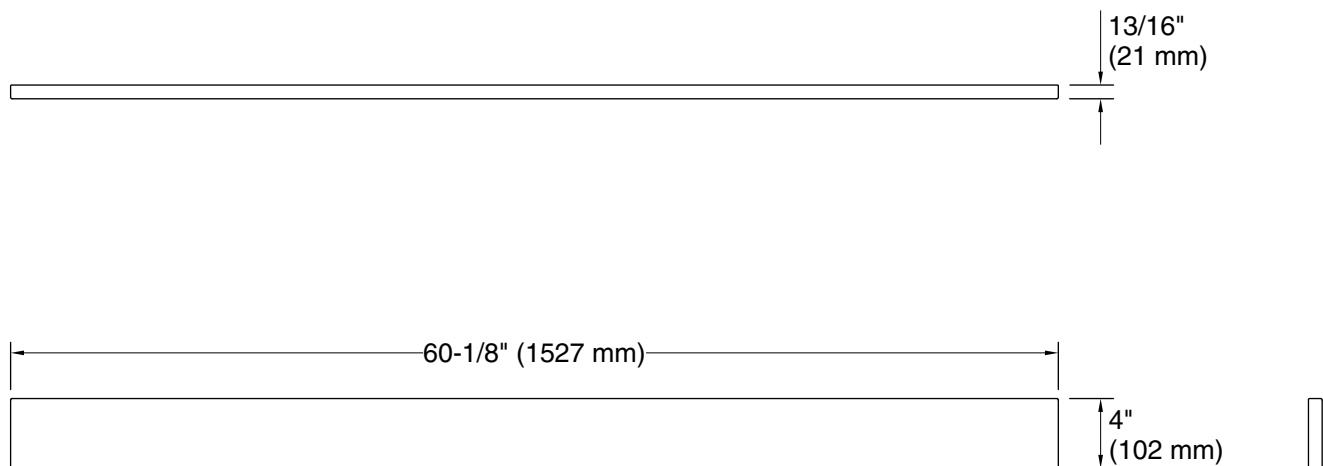

Features

- Quartz backsplash adds beauty and long-lasting durability to bathroom vanity
- For use with KOHLER 60" vanities
- Includes one panel
- Optional 18" side splash available (K-25819, sold separately)

Color	Code	Description
-------	------	-------------

	CBB	
--	-----	--

	PWH	
--	-----	--

Technical Information

All product dimensions are nominal.

Material: Quartz